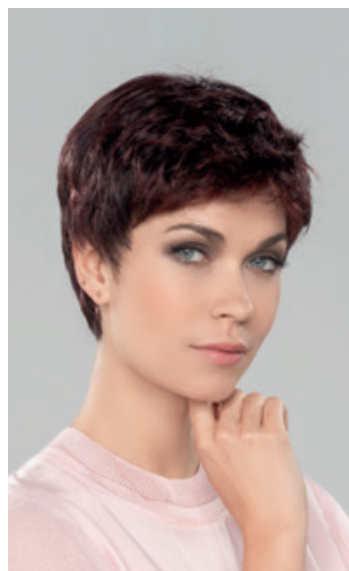

★★★
alia

espresso mix, darkchocolate mix, chocolate rooted, mocca rooted, lightbernstein rooted, darksand rooted, sandyblonde rooted, lightchampagne rooted, **aubergine mix**, hotchilli mix, salt/pepper mix, darksnow rooted, silver rooted