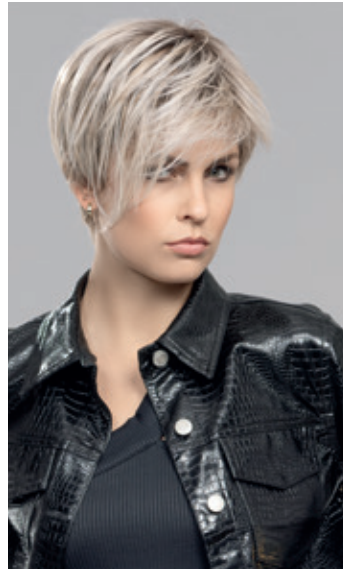

espresso mix, chocolate mix, hazelnut mix, mocca rooted, bernstein rooted, sand mix, champagne rooted, darkauburn mix, salt/pepper mix, smoke mix, snow mix

★★★★

**azzurra**  
mono

black, espresso mix, chocolate mix, mocca mix, bernstein rooted, **sand rooted**, lighthoney rooted, sandyblonde rooted, lightchampagne rooted, salt/pepper mix, silverblonde rooted

★★★★

HITEC HAIR

**bolero**  
mono part

espresso mix, darkchocolate mix, chocolate rooted, **lightbernstein rooted**, sandmulti rooted, sandyblonde rooted, champagne rooted, rosewood rooted, snow mix

★★★

HITEC HAIR